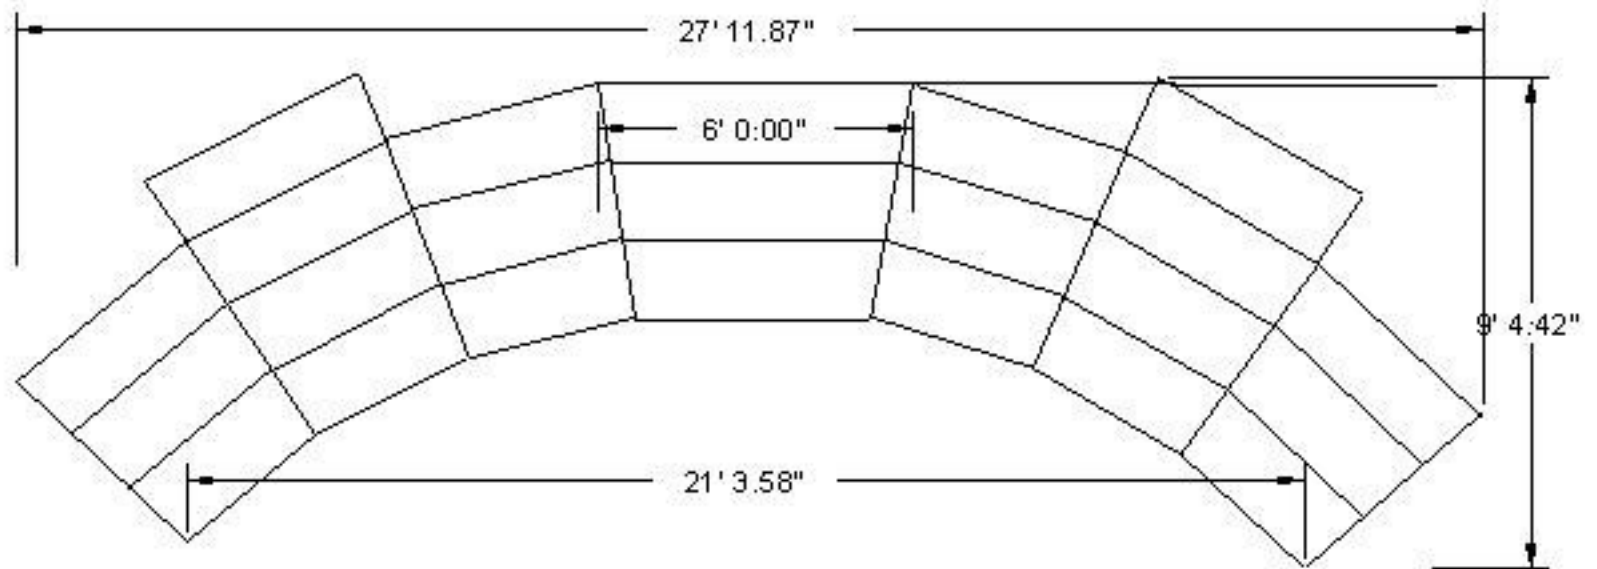

RMVC Staging Options 1 Long + Extensions

There are 1 Short Sections

Each Riser 18" Wide 4" High

Two Long Sections