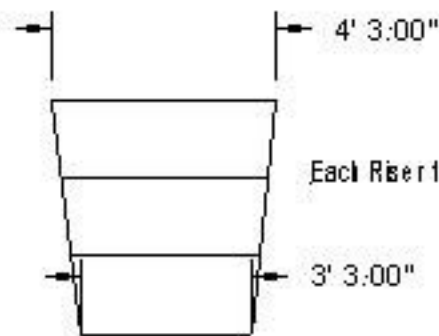

RMVC Staging Options 1 Long + Extensions

There are 1 Short Sections

Each Riser 18" Wide 4" High

Two Long Sections